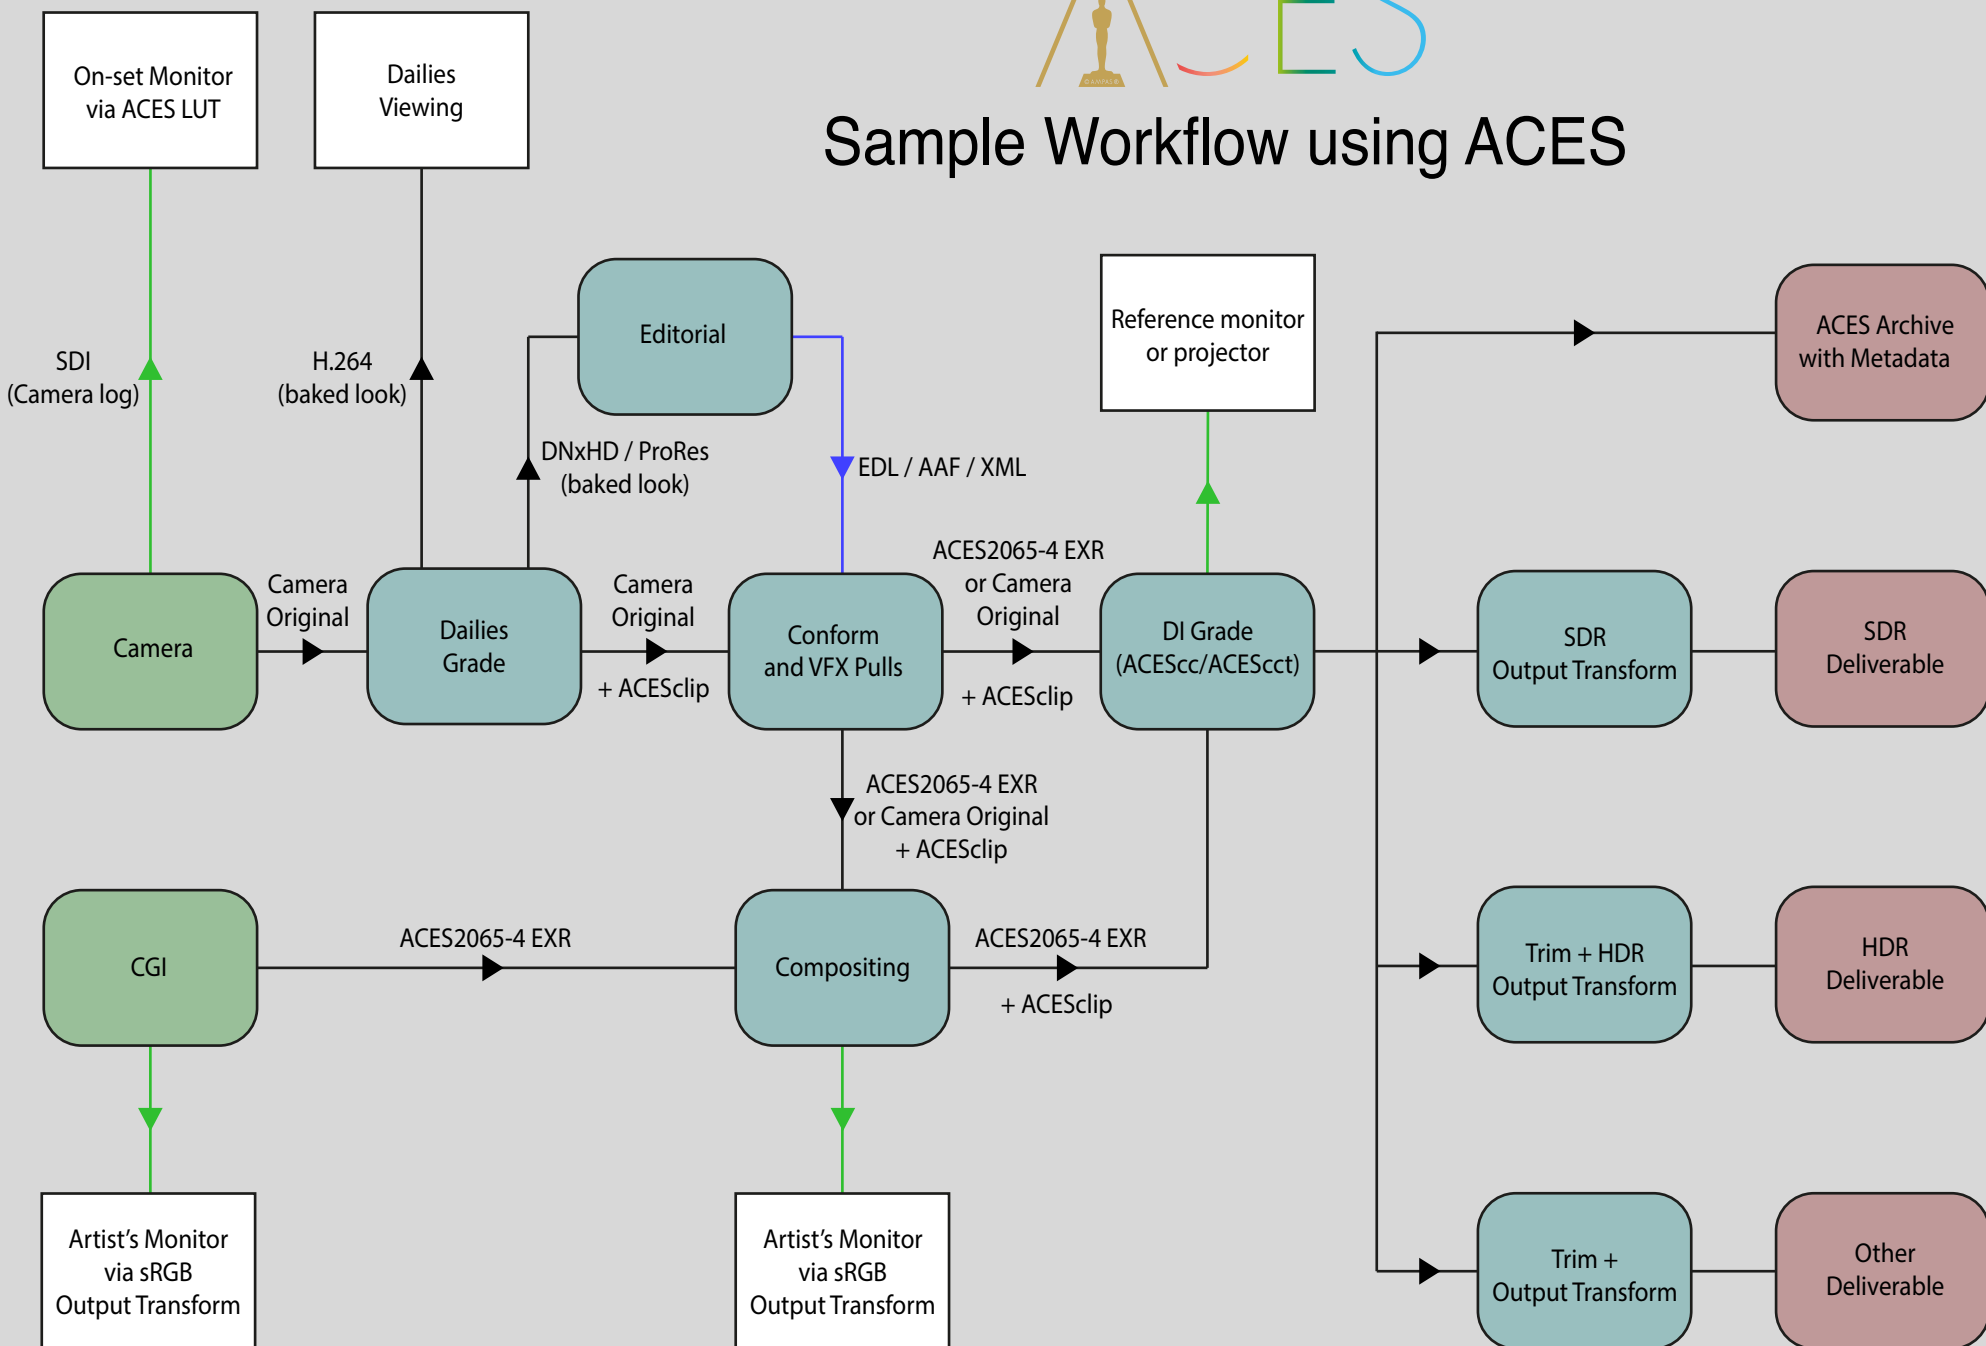

# Sample Workflow using ACES

This is a sample workflow using ACES, and is intended to show how the ACES components 'overlay' onto just about any workflow. If you have modifications to this diagram that you think would be helpful, please contact us at [aces@oscars.org](mailto:aces@oscars.org)